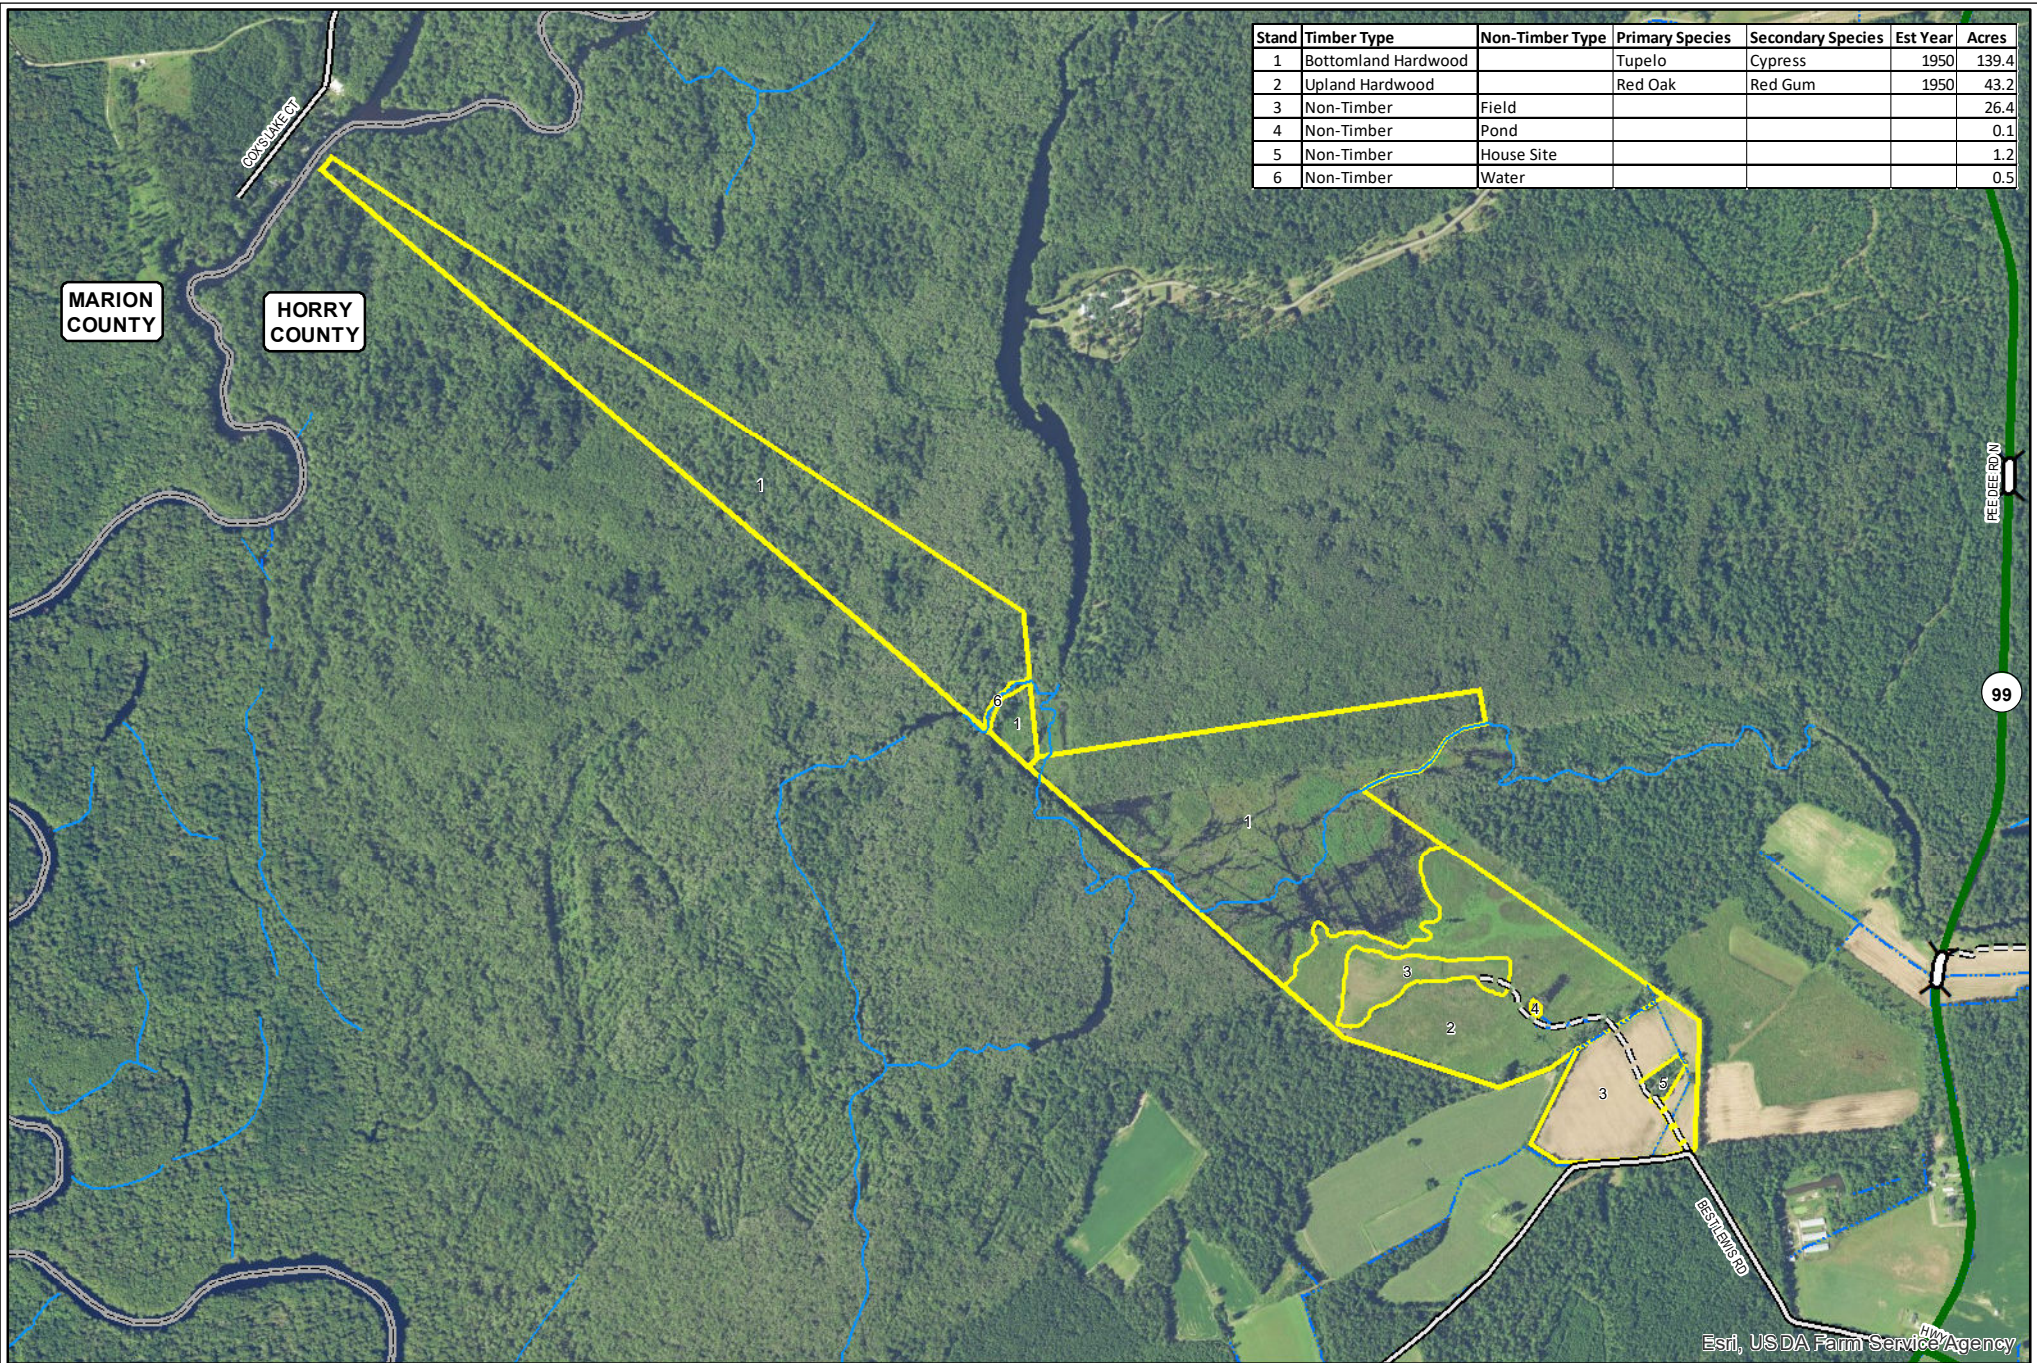

Stand	Timber Type	Non-Timber Type	Primary Species	Secondary Species	Est Year	Acres
1	Bottomland Hardwood		Tupelo	Cypress	1950	139.4
2	Upland Hardwood		Red Oak	Red Gum	1950	43.2
3	Non-Timber	Field				26.4
4	Non-Timber	Pond				0.1
5	Non-Timber	House Site				1.2
6	Non-Timber	Water				0.5

Esri, USDA Farm Service Agency